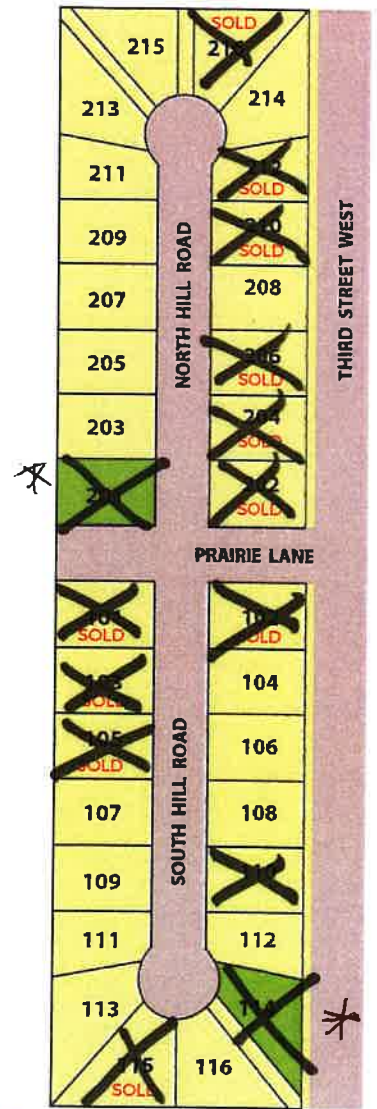

Whisper
RIDGE

OUR PRICES:

- | | |
|--------------------------|---------------------------|
| 1 | 2 |
| \$39,900 | \$44,900 |
| + GST for a standard lot | + GST for a pie Shape lot |

LOT SIZES:

78'x118' for a standard lot.

Power, gas, telephone, and water to the property line.

306 700-3130